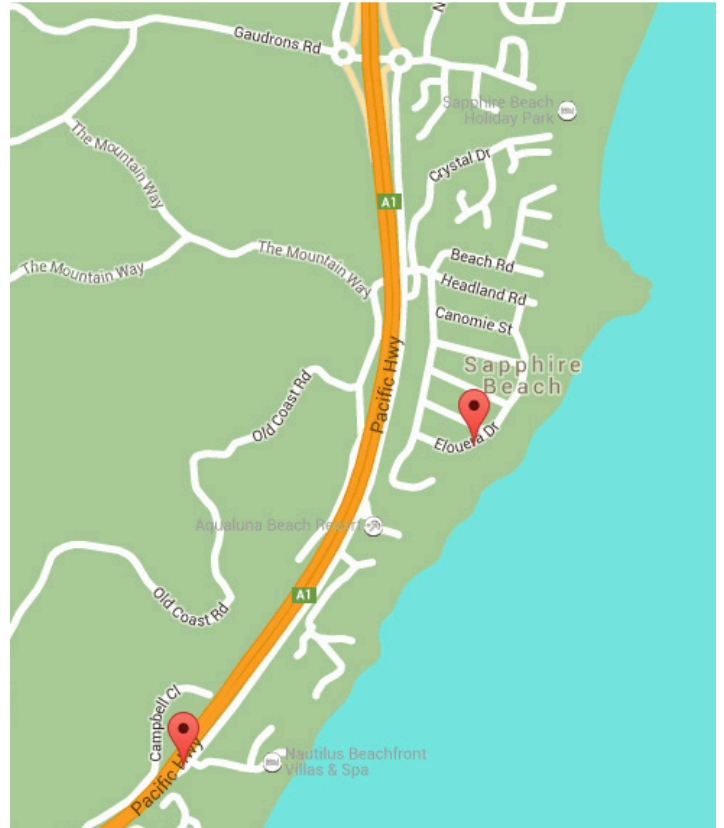

# HOW TO FIND US 16 ELOUERA DRIVE, SAPPHIRE BEACH, NSW 2450

## SOUTH OF SAPPHIRE BEACH?

TRAVELLING NORTH ON THE A1 (PACIFIC HWY):

1. TURN RIGHT OFF THE PACIFIC HWY INTO SOLITARY ISLANDS WAY.
2. CONTINUE STRAIGHT ON SOLITARY ISLANDS WAY FOR APPROX. 1200 METRES.
3. TURN RIGHT INTO CRYSTAL DRIVE
4. TURN RIGHT AT MINI ROUNDABOUT FOR HEADLAND ROAD
5. TURN RIGHT AT ELEOUERA DRIVE.
6. ZINC CLINIC IS APPROX 500 METRES DOWN ELOURERA DRIVE, ON THE EASTERN SIDE.

## NORTH OF SAPPHIRE BEACH?

TRAVELLING SOUTH ON THE A1 (PACIFIC HWY):

1. TAKE THE NORTH SAPPHIRE BEACH EXIT
2. CONTINUE STRAIGHT THROUGH ROUNDABOUT AND ONTO SOLITARY ISLANDS WAY
3. TURN LEFT INTO CRYSTAL DRIVE
4. TURN RIGHT AT MINI ROUNDABOUT FOR HEADLAND ROAD
5. TURN RIGHT AT ELEOUERA DRIVE.
6. ZINC CLINIC IS APPROX 500 METRES DOWN ELOURERA DRIVE, ON THE EASTERN SIDE.